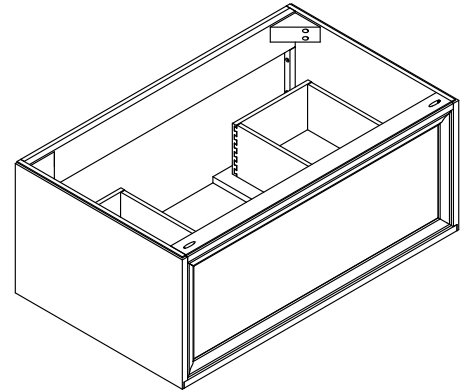

Features

- Featuring durable, beautiful water-based finishes that are better for the environment
- Wall-hung design offers a clean, streamlined look
- Solid wood drawer with dovetail joint construction
- Soft-close undermount drawer slides for smooth opening
- Full-extension 21" (533 mm) deep drawer provides ample storage
- Customize your storage with optional accessories such as electrical outlets, drawer organizers, and containers (sold separately)
- Coordinates with K-27939 Lodern 15" (381 mm) cabinet pull (sold separately)
- Combines with Silestone® prefabricated quartz vanity tops, backsplashes, and side splashes, and KOHLER sinks (sold separately)

Material

- Plywood and moisture-resistant MDF
- The nature of wood grain can cause variations in stain depth. Our expert craftspeople hand-apply the stain to blend these variations

Installation

- Professional installation recommended

Required Products/Accessories

- K-27933 Drawer appliance organizer
- K-27939 13" cabinet pull
- K-28250 Silestone® 37" quartz vanity top with rectangular cutout
- K-28263 Silestone® quartz 37" backsplash
- K-2882 19-3/4" rectangular undermount bathroom sink
- K-33585 Drawer organizer set
- K-33586 Drawer organizer with lid
- K-33587 Divided drawer organizer
- K-33588 Makeup display tray and organizer
- K-5446 Bathroom Vanity Top - Back Splash
- K-5451 Bathroom Vanity Top - Side Splash

Codes/Standards

EPA TSCA Title VI/CARB P2

KOHLER® One-Year Limited Warranty

See website for detailed warranty information.

Available Colors/Finishes

Color tiles intended for reference only.

Color	Code	Description

	1WA	Linen White
	1WX	Grey Slate